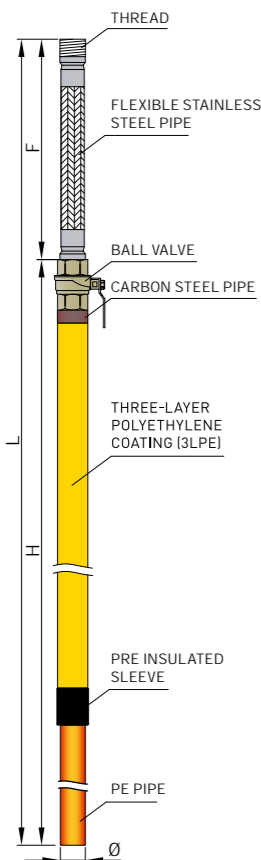

## ANTI-SEISMIC GAS ENTRY PIPE FOR HOUSE GAS INSTALLATIONS

### TECHNICAL PARAMETERS:

- + Carbon steel pipe L360N following EN ISO 3183
- + Flexible stainless steel pipe AISI 304
- + Ball valve DN20 following EN331:2015
- + Three-layer polyethylene coating (3LPE) following EN ISO 21809-1 and DIN30670
- + PE pipe EN 1555-2
- + Thread following EN ISO 228-1:2005
- + PE/STEEL transition ISO 17885:2015

NAME	STEEL PIPE	FLEXIBLE PIPE LENGTH	STEEL PIPE LENGTH	TOTAL LENGTH
Gas entry pipe 20 with thread 3/4"	ø26,9 x 3,2	315	1350	1665
Gas entry pipe 25 with thread 3/4"	ø33,7 x 3,2	315	1350	1665

\* other dimensions upon request