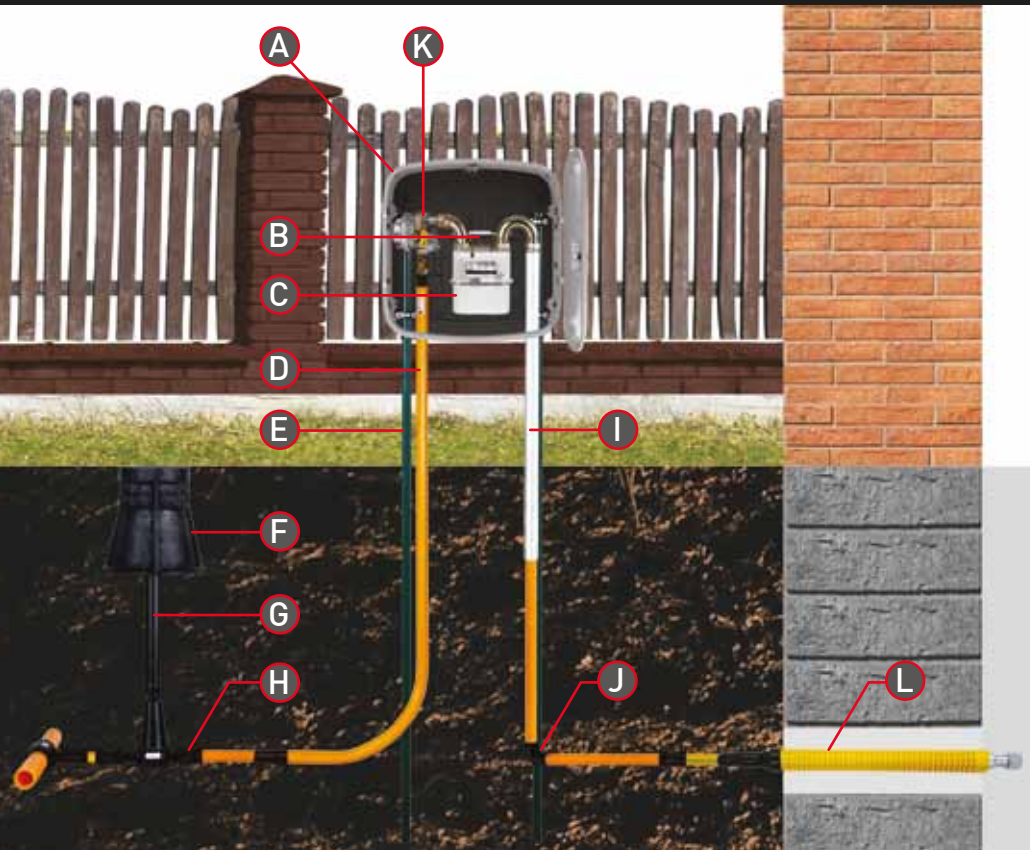

SINCE 1981

+ MANUFACTURER OF COMPREHENSIVE GAS INSTALLATION SYSTEMS

WEBA - one of the largest Polish companies manufacturing products for natural gas distribution networks and house connections. We specialize in providing comprehensive solutions for supplying natural gas and LPG for industrial and residential needs.

Our company provides all necessary equipment for gas connections in residential, public and industrial buildings - gas risers, PE-steel transitions, telescopic extension spindles for underground ball valves, metal and plastic gas cabinets, gas filters, below and above ground entry pipes to buildings, gas pressure regulating and metering stations (GPRM stations), gas trains etc.

We are also an authorized distributor of gas fittings and equipment of well-known European manufacturers.

We specialize in low, medium and upper medium pressure (up to 16 bar).

WEBA also specialises in designing and manufacturing products on an OEM basis to client specification.

RESIDENTIAL GAS INSTALLATION SYSTEM

▲ Gas pressure reducing & metering point