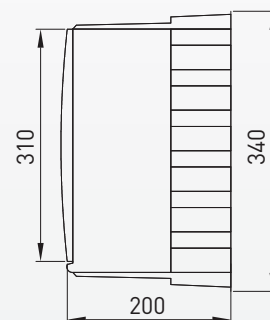

# GAS CABINETS

MULTIPLE APPLICATIONS:

Gas meter G4

1" ball valve with through the wall pipe

Ball valve

Gas pressure regulator FE 25

Flange ball valve DN50

indeks	product description	height x width x depth	colour	weight
06-30-0300-01	Plastic gas cabinet, wall mounted	300 x 340 x 200 mm	yellow (RAL 1021)	1,2 kg
06-30-0300-02	Plastic gas cabinet, wall mounted	300 x 340 x 200 mm	brown (RAL 8070)	1,2 kg
06-30-0300-03	Plastic gas cabinet, wall mounted	300 x 340 x 200 mm	light grey (RAL 7040)	1,2 kg
06-30-0300-04	Plastic gas cabinet, wall mounted	300 x 340 x 200 mm	anthracite (RAL 7016)	1,2 kg
06-30-0300-05	Plastic gas cabinet, wall mounted	300 x 340 x 200 mm	white (RAL 9003)	1,2 kg