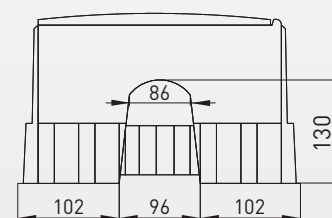

# GAS CABINETS

MULTIPLE APPLICATIONS:

Gas meter G4

1" ball valve with through the wall pipe

Ball valve

Gas pressure regulator FE 25

Flange ball valve DN50

indeks	product description	height x width x depth	colour	weight
06-30-0300-01	Plastic gas cabinet, wall mounted	300 x 340 x 200 mm	yellow (RAL 1021)	1,2 kg
06-30-0300-02	Plastic gas cabinet, wall mounted	300 x 340 x 200 mm	brown (RAL 8070)	1,2 kg
06-30-0300-03	Plastic gas cabinet, wall mounted	300 x 340 x 200 mm	light grey (RAL 7040)	1,2 kg
06-30-0300-04	Plastic gas cabinet, wall mounted	300 x 340 x 200 mm	anthracite (RAL 7016)	1,2 kg
06-30-0300-05	Plastic gas cabinet, wall mounted	300 x 340 x 200 mm	white (RAL 9003)	1,2 kg