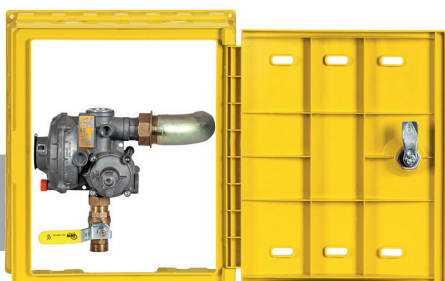

### Contoured handle

Efficient opening of the box.

# GAS CABINETS

MULTIPLE APPLICATIONS:

Gas meter G4

1" ball valve with through the wall pipe

Ball valve

Gas pressure regulator FE 25

Flange ball valve DN50

indeks	product description	height x width x depth	colour	weight
06-30-0300-01	Plastic gas cabinet, wall mounted	300 x 340 x 200 mm	yellow (RAL 1021)	1,2 kg
06-30-0300-02	Plastic gas cabinet, wall mounted	300 x 340 x 200 mm	brown (RAL 8070)	1,2 kg
06-30-0300-03	Plastic gas cabinet, wall mounted	300 x 340 x 200 mm	light grey (RAL 7040)	1,2 kg
06-30-0300-04	Plastic gas cabinet, wall mounted	300 x 340 x 200 mm	anthracite (RAL 7016)	1,2 kg
06-30-0300-05	Plastic gas cabinet, wall mounted	300 x 340 x 200 mm	white (RAL 9003)	1,2 kg