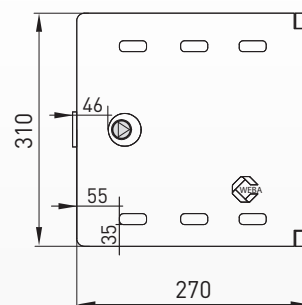

# GAS CABINETS

MULTIPLE APPLICATIONS:

Gas meter G4

1" ball valve with through the wall pipe

Ball valve

Gas pressure regulator FE 25

Flange ball valve DN50

indeks	product description	height x width x depth	colour	weight
06-30-0300-01	Plastic gas cabinet, wall mounted	300 x 340 x 200 mm	yellow (RAL 1021)	1,2 kg
06-30-0300-02	Plastic gas cabinet, wall mounted	300 x 340 x 200 mm	brown (RAL 8070)	1,2 kg
06-30-0300-03	Plastic gas cabinet, wall mounted	300 x 340 x 200 mm	light grey (RAL 7040)	1,2 kg
06-30-0300-04	Plastic gas cabinet, wall mounted	300 x 340 x 200 mm	anthracite (RAL 7016)	1,2 kg
06-30-0300-05	Plastic gas cabinet, wall mounted	300 x 340 x 200 mm	white (RAL 9003)	1,2 kg